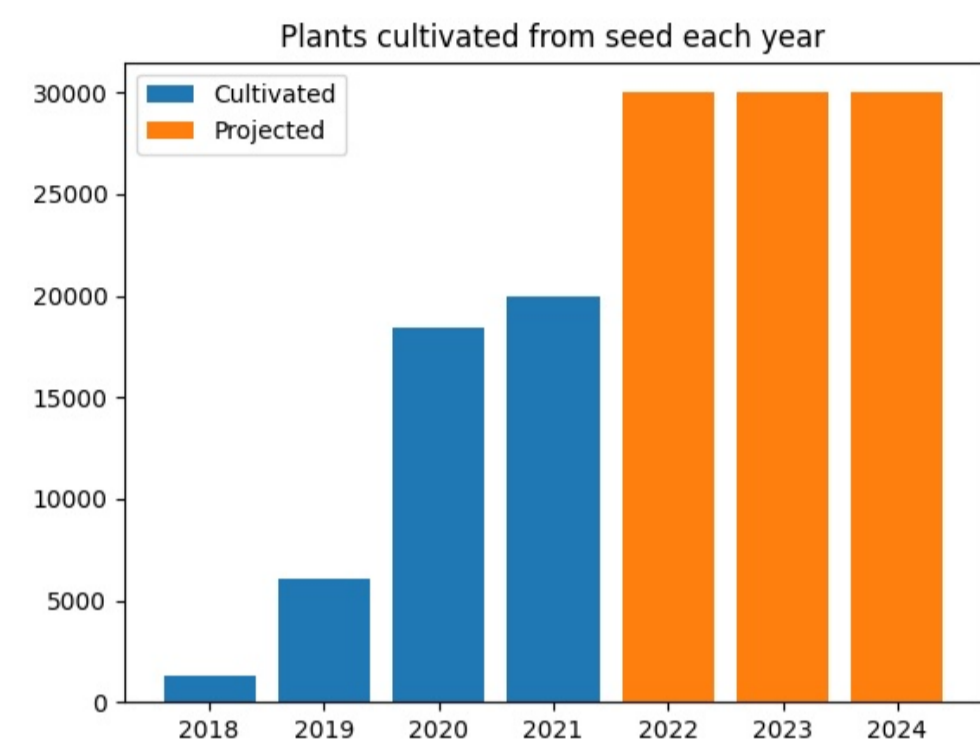

# Eco-Action Nursery Trust

Growing native plants suitable for native bird food and habitat within the Red-Zone.

We cultivate plants sourced from the nearby Travis Wetlands in satellite nurseries managed by schools and community groups. Throughout the year, we run events planting and mulching within the Christchurch Red-Zone.

In time, the plants we grow will form a corridor for native birds to return to the Christchurch city centre.

CCC Parks Ecologists have input as to species choice and location. Mulch is used to reduce herbicide use, and optimize water retention.