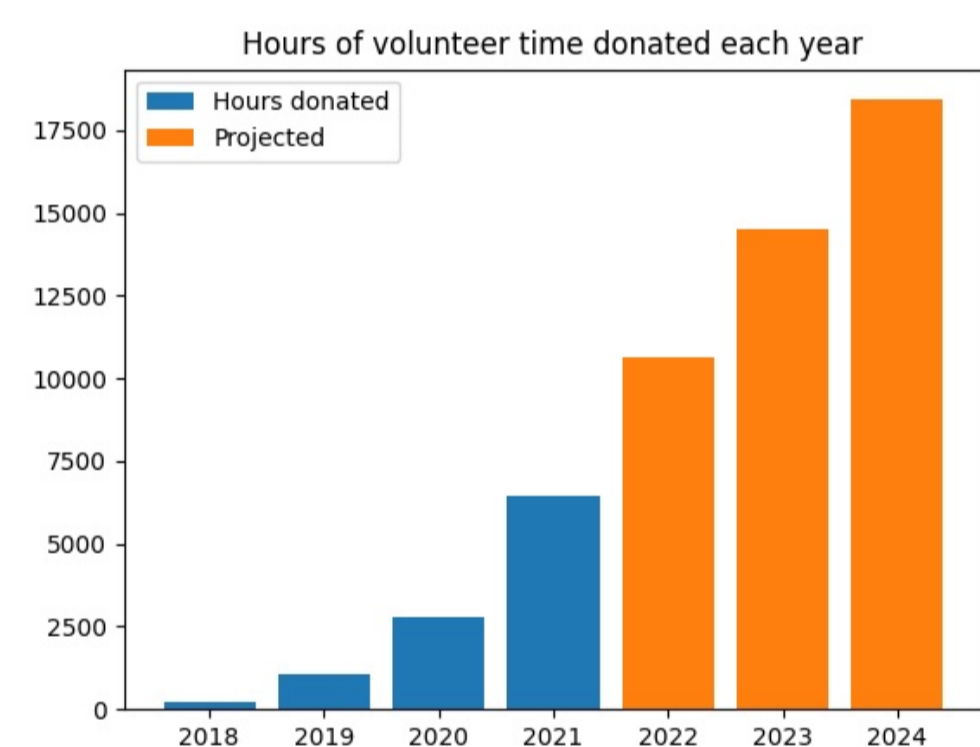

# Eco-Action Nursery Trust

Growing native plants suitable for native bird food and habitat within the Red-Zone.

We cultivate plants sourced from the nearby Travis Wetlands in satellite nurseries managed by schools and community groups. Throughout the year, we run events planting and mulching within the Christchurch Red-Zone.