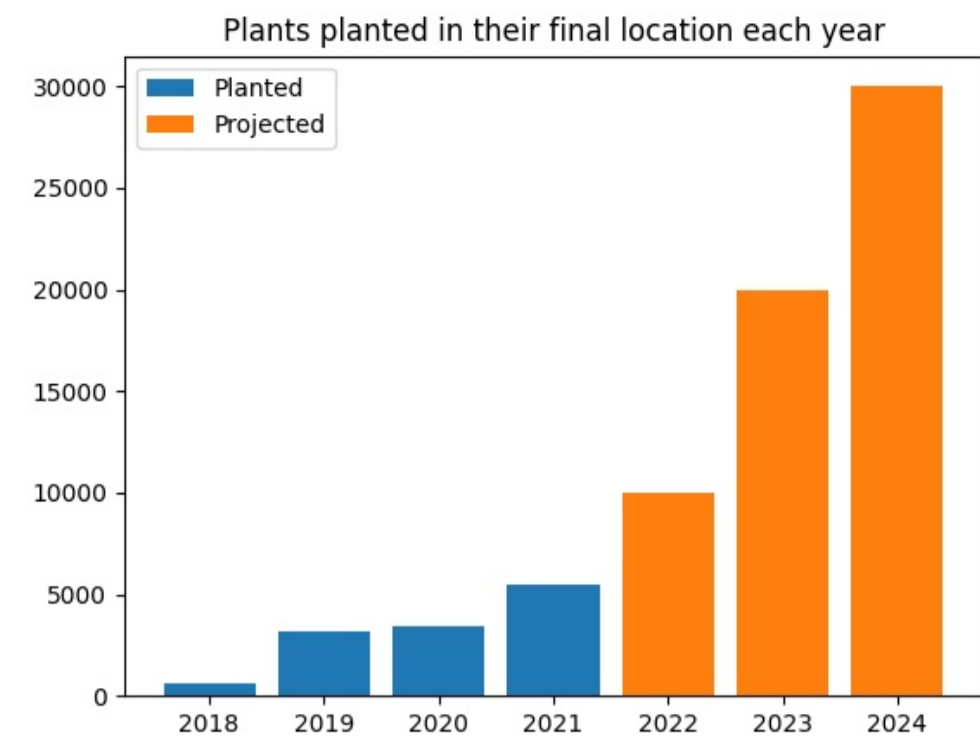

# Eco-Action Nursery Trust

Growing native plants suitable for native bird food and habitat within the Red-Zone.

We cultivate plants sourced from the nearby Travis Wetlands in satellite nurseries managed by schools and community groups. Throughout the year, we run events planting and mulching within the Christchurch Red-Zone.